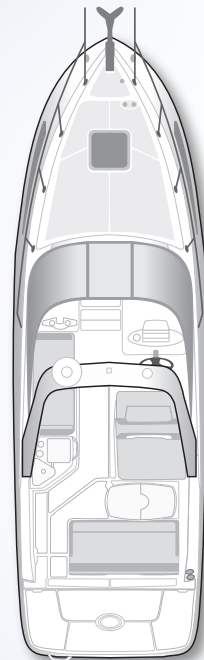

EXPERIENCE THE EVOLUTION™
BAYLINER®

Colors, graphics and some equipment shown, subject to change without notice. To view a complete list of colors and options, visit global.bayliner.com

STANDARD FEATURES

ENGINE

- 250 HP ECT 4.5L MPI MerCruiser Sterndrive (Bravo 3 Outdrive)

COLOR SELECTION

- Two-Tone Hull Colors: White w/ White, Grey, Dark Blue, Black or Taupe

GRAPHIC OPTIONS

- Boot Stripe: Dark Grey, Dark Blue, Silver, Orange, or Red

INTERIOR COLOR

- Champagne

COCKPIT

- Transitional Aft Sunpad/Rear-Facing Bench Seat
- Standard Speakers (2)
- Cup Holders (6)
- Grab Handles (1)
- Mooring Cleats (6)
- Fuel Fill w/ Integrated Vent
- Water Fill Deck Fittings
- Waste Pump-Out Deck Fitting
- Cockpit Table
- Portside Lounge Seat w/ Cup Holders
- Double-Wide Helm Seat w/ Bolster
- Self-Bailing Flush Fiberglass Cockpit Floor

ELECTRICAL SYSTEM & ENGINE COMPARTMENT

- Dual Battery Switch
- 500 GPH Bilge Pump (Automatic)
- 12V Blower
- 12V Lighting
- 220V/50Hz Shore Power w/ 50' Cord
- Battery Charger/Converter
- 220V Distribution Panel w/ Magnetic Circuit Breakers

HELM

- Multi-Function Gauges w/ Fog-Resistant Glass Lenses: Fuel, Speedometer, Tachometer, Voltmeter
- 12V Accessory Outlets
- Analog Trim Indicator
- Hydraulic Trim Tabs
- Side-Mounted Engine Controls w/ Trim & Tilt Switch in Handle
- Tilt Steering
- Custom-Molded Dash Panels w/ Non-Glare Brow
- CE Certification w/ Fire Suppression
- Rack & Pinion Power Steering

HULL AND DECK

- Bow & Transom Eyes (3)
- 12V Navigation Lights
- Courtesy Lights
- Anchor Locker
- Non-Skid Fiberglass Floor
- Windshield Wiper (Starboard)
- Windshield w/ Opening Center Panel & Side Wings
- Extended Swim Platform w/ Telescoping Ladder (Sterndrive Only)
- Anchor Roller
- Engine Access Hatch w/ Electric Gas-Assist Struts
- Transom Storage Locker
- Sliding Door w/ Built-in Steps
- Foredeck & Cabin Access
- Transom Door

GALLEY

- Dual-Voltage Refrigerator
- Microwave
- Stainless Steel Sink w/ Faucet
- Stove, Alcohol/Electric (Single-Burner)
- Trash Receptacle

CANVAS

- Bimini, 6' Top w/ Boot
- Snap-On Cockpit Cover

CABIN

- Fiberglass Ceiling Liner
- Deck Hatch
- Ventilating Portlights
- Deck-Side Windows (2)
- Hull Smoked Acrylic Windows
- 220V Ground-Fault Protected AM/FM/CD/MP3 Stereo w/ Speaker (2)
- Wooden Removable Folding Table
- Window Curtains
- V-Berth for 2 (Cushioned w/ Storage Below
- Aft Berth for 2

HEAD

- Full Molded Fiberglass Liner
- Mirror
- Opening Port Light w/ Screen & Privacy Curtain
- Pump-Out
- Shower & Holder
- Sink w/ Faucet & Vanity
- Electric Head
- Teak Countertop
- Towel Rack
- Marine Head w/ Holding Tank & Folding Seat Board
- Macerator w/ Seadock Interlock System

STAINLESS STEEL PACKAGE

- Stainless Steel Trim Upgrades (Cup Holders, Fuel Fill, Thru Hulls, Horn Vent, Bow Hatch, Latches, Rub Rail)

WATER SYSTEM

- Pressure Water System w/ 12V Pump
- 120V Water Heater w/ Exchanger (6 Gallon)
- Water Inlet, Dockside

OPTIONS

ENGINE OPTIONS